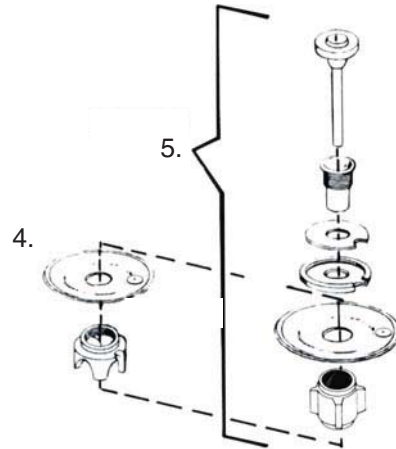

GENUINE REPAIR PARTS FOR

Consider Wal-Rich as your #1 source for Genuine Delany Rex & Flushboy Flushvalves and replacement parts. All available for immediate delivery.

REX FLUSHOMETER PARTS

<u>W-R#</u>	<u>C-D #</u>	<u>Description</u>
1. CD001	R333A	Handle Assembly
2. CD002	R223-2	Brass Operating Stem
3. CD004	R222-3	Rubber Flexor
4. CD201	R107KC	Diaphragm Kit 4.5 Closet
CD202	R107-3KC	Diaphragm Kit 3.5 Closet
CD203	R107-1.6KC	Diaphragm Kit 1.6 Closet
CD204	R107KU	Diaphragm Kit 3.5 Urinal
CD205	R107-1KU	Diaphragm Kit 1.0 Urinal
5. CD101	R107AC	Drop-In Repair Kit 4.5 Closet
CD102	R107-3AC	Drop-In Repair Kit 3.5 Closet
CD103	R107-1.6AC	Drop-In Repair Kit 1.6 Closet
CD104	R107AU	Drop-In Repair Kit 3.5 Urinal

FLUSHBOY FLUSHOMETER PARTS

<u>W-R#</u>	<u>C-D #</u>	<u>Description</u>
1. CD001	R333A	Handle Assembly
2. CD002	R223-2	Brass Operating Stem
3. CD004	R222-3	Rubber Flexor
4. CD301	F141KC	Diaphragm Kit 4.5 Closet
CD302	F141-3KC	Diaphragm Kit 3.5 Closet
CD303	F141-1.6KC	Diaphragm Kit 1.6 Closet
CD304	F141KU	Diaphragm Kit 3.5 Urinal
5. CD401	F141ACQ	Drop-In Repair Kit 4.5 Closet
CD402	F141-3ACQ	Drop-In Repair Kit 3.5 Closet
CD403	F141-1.6ACQ	Drop-In Repair Kit 1.6 Closet
CD404	F141AU	Drop-In Repair Kit 3.5 Urinal

**DELANY FLUSHVALVE®
REPLACEMENT PARTS**

**VACUUM BREAKER
TO FIT DELANY**

W-R#	Description	Delany#	Box
CD005	Insert	427A	25

**OPERATING STEM
TO FIT DELANY**

W-R#	Description	Delany#	Box
CD002	Stem R223-2	25	

**RUBBER FLEXOR
TO FIT DELANY**

W-R#	Description	Delany#	Box
CD004	Flexor R222-3	25	

**GENUINE DELANY®
VACUUM BREAKER
ASSEMBLIES**

W-R#	Description	Delany#
2743002	1 1/2" x 9"	#50VB
2743004	1 1/4" x 9"	#50VB
2743006	3/4" x 9"	#50VB