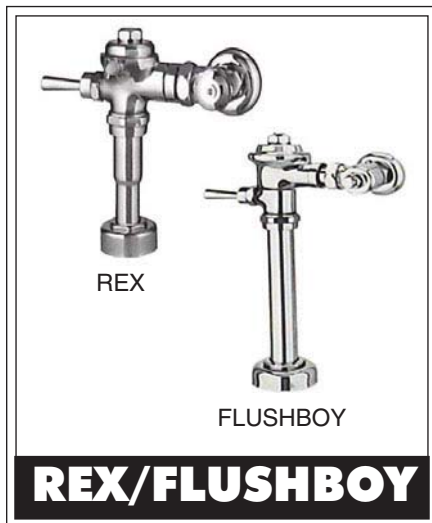

GENUINE REPAIR PARTS FOR

Consider Wal-Rich as your #1 source for Genuine Delany Rex & Flushboy Flushvalves and replacement parts. All available for immediate delivery.

REX FLUSHOMETER PARTS

<u>W-R#</u>	<u>C-D #</u>	<u>Description</u>
1. CD001	R333A	Handle Assembly
2. CD002	R223-2	Brass Operating Stem
3. CD004	R222-3	Rubber Flexor
4. CD201	R107KC	Diaphragm Kit 4.5 Closet
CD202	R107-3KC	Diaphragm Kit 3.5 Closet
CD203	R107-1.6KC	Diaphragm Kit 1.6 Closet
CD204	R107KU	Diaphragm Kit 3.5 Urinal
CD205	R107-1KU	Diaphragm Kit 1.0 Urinal
5. CD101	R107AC	Drop-In Repair Kit 4.5 Closet
CD102	R107-3AC	Drop-In Repair Kit 3.5 Closet
CD103	R107-1.6AC	Drop-In Repair Kit 1.6 Closet
CD104	R107AU	Drop-In Repair Kit 3.5 Urinal

FLUSHBOY FLUSHOMETER PARTS

<u>W-R#</u>	<u>C-D #</u>	<u>Description</u>
1. CD001	R333A	Handle Assembly
2. CD002	R223-2	Brass Operating Stem
3. CD004	R222-3	Rubber Flexor
4. CD301	F141KC	Diaphragm Kit 4.5 Closet
CD302	F141-3KC	Diaphragm Kit 3.5 Closet
CD303	F141-1.6KC	Diaphragm Kit 1.6 Closet
CD304	F141KU	Diaphragm Kit 3.5 Urinal
5. CD401	F141ACQ	Drop-In Repair Kit 4.5 Closet
CD402	F141-3ACQ	Drop-In Repair Kit 3.5 Closet
CD403	F141-1.6ACQ	Drop-In Repair Kit 1.6 Closet
CD404	F141AU	Drop-In Repair Kit 3.5 Urinal

Make Wal-Rich your source for Genuine Delany Flushometers and Repair Parts. All parts are manufactured in the USA by Coyne and Delany Company.

C.P. HANDLE ASSEMBLY

W-R#	Description	Delany#
CD001	Handle Assembly	R333A