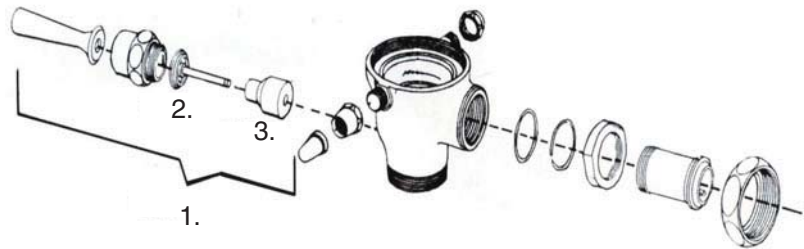

GENUINE REPAIR PARTS FOR

Consider Wal-Rich as your #1 source for Genuine Delany Rex & Flushboy Flushvalves and replacement parts. All available for immediate delivery.

REX FLUSHOMETER PARTS

<u>W-R#</u>	<u>C-D #</u>	<u>Description</u>
1. CD001	R333A	Handle Assembly
2. CD002	R223-2	Brass Operating Stem
3. CD004	R222-3	Rubber Flexor
4. CD201	R107KC	Diaphragm Kit 4.5 Closet
CD202	R107-3KC	Diaphragm Kit 3.5 Closet
CD203	R107-1.6KC	Diaphragm Kit 1.6 Closet
CD204	R107KU	Diaphragm Kit 3.5 Urinal
CD205	R107-1KU	Diaphragm Kit 1.0 Urinal
5. CD101	R107AC	Drop-In Repair Kit 4.5 Closet
CD102	R107-3AC	Drop-In Repair Kit 3.5 Closet
CD103	R107-1.6AC	Drop-In Repair Kit 1.6 Closet
CD104	R107AU	Drop-In Repair Kit 3.5 Urinal

FLUSHBOY FLUSHOMETER PARTS

<u>W-R#</u>	<u>C-D #</u>	<u>Description</u>
1. CD001	R333A	Handle Assembly
2. CD002	R223-2	Brass Operating Stem
3. CD004	R222-3	Rubber Flexor
4. CD301	F141KC	Diaphragm Kit 4.5 Closet
CD302	F141-3KC	Diaphragm Kit 3.5 Closet
CD303	F141-1.6KC	Diaphragm Kit 1.6 Closet
CD304	F141KU	Diaphragm Kit 3.5 Urinal
5. CD401	F141ACQ	Drop-In Repair Kit 4.5 Closet
CD402	F141-3ACQ	Drop-In Repair Kit 3.5 Closet
CD403	F141-1.6ACQ	Drop-In Repair Kit 1.6 Closet
CD404	F141AU	Drop-In Repair Kit 3.5 Urinal

Make Wal-Rich your source for Genuine Delany Flushometers and Repair Parts. All parts are manufactured in the USA by Coyne and Delany Company.

C.P. HANDLE ASSEMBLY

W-R#	Description	Delany#
CD001	Handle Assembly	R333A