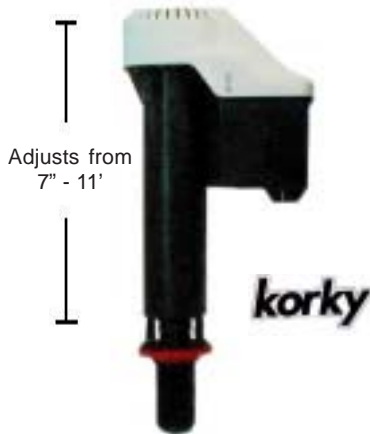

TOILET SPECIALTIES

1330500

KORKY® FLAPPER BALLS

W-R#	Description	Lavelle#	Min
1330500	Korky®	54BP	12
1330502	Korky®Plus	2001BP	12
1330503	Korky®1.6	16BP	12
1330504	Korky®Max-Plus	92BP	12
1330506	Korky®Adjustable	2004BP	12
1330508	Korky®Kohler	58BP	12

1330503

1330502

1330508

1330504

1330506

Adjusts from 7" - 11"

KORKY® QUIETFILL BALLCOCK

W-R#	Description	Lavelle#	Min
1330552	Korky®Quietfill	528	1

- Universal, adjustable fit
- Easy to install
- Chlorine resistant
- Quietest fill

Adjusts from 7" - 11"

KORKY® ADJUSTABLE FLUSHVALVE

W-R#	Description	Lavelle#	Min
1330554	Korky® Adjustable Flushvalve Only	4020PK	1
1330556	Korky®Flushvalve Kit w/Hardware	4030PK	1
1330558	Korky®Flushvalve & QuietFill Valve	4010PK	1