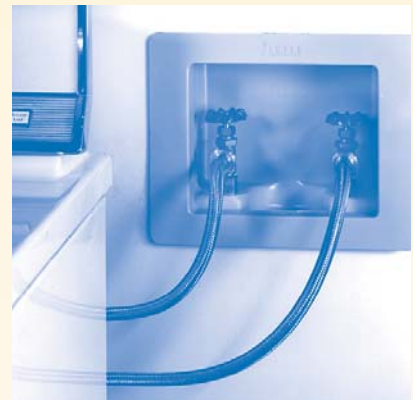

THE ONE SOURCE FOR

STAINLESS STEEL

BRAIDED

FLEXIBLE WATER

SUPPLY TUBES

**FLEXI
FLOW**®

TOILET CONNECTORS

BASIN CONNECTORS

WASHING MACHINE & DISHWASHER CONNECTORS

**FLEXI
FLOW**

**STAINLESS STEEL BRAIDED
FLEXIBLE WATER SUPPLY
TUBES**

**FLEXIFLOW®
STAINLESS STEEL
BRAIDED CONNECTORS**

- All FlexiFlow® connectors feature:
- Brass coupling nuts & inserts
 - T-304 stainless steel wire
 - EPDM liner
 - Rubber cone washer configuration