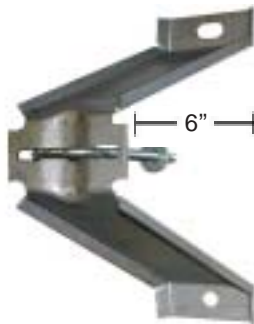

W-R#	Description
1754002	3/4" With Screen
1754004	1" With Screen

**SUPPORT BRACKET
FOR METER BARS &
RISERS**