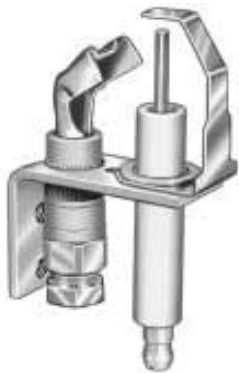

BOILER & OIL BURNER SPECIALTIES

HONEYWELL® PILOT BURNER ASSEMBLY

W-R#	Honeywell#	Type	Min
1739002	Q314A-4586	Front	1
1739004	Q314A-6094	Left	1
1739006	Q314A-6102	Right	1

- for Natural Gas & LP (orifice included)

HONEYWELL® PILOT BURNER ASSEMBLY

W-R#	Honeywell#	Type	Min
1739010	Q327A-1626	Batwing	1

- for Natural Gas & LP (orifice included)

HONEYWELL® IGNITER-BURNER

W-R#	Honeywell#	Type	Min
1739202	Q345A-1305	FRONT	1
1739204	Q345A-1313	LEFT	1
1739206	Q345A-1321	RIGHT	1