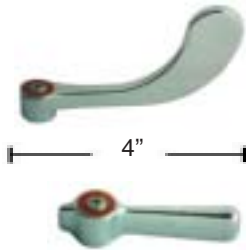

**GENUINE CHICAGO
FAUCET® PARTS**

**GENUINE CHICAGO®
HANDLES**

W-R#	Description	Chicago#
CF004	4" Handle (Pr.)	317-PR-JKCP
CF002	Lever (Pr.)	369-PR-JKCP

**GENUINE CHICAGO
QUATURN® SHORT STEM**

W-R#	Description	Chicago#
CF202C	Cold Stem	1-99XT-JKNF
CF202H	Hot Stem	1-100XT-JKNF

**GENUINE CHICAGO
QUATURN® LONG STEM**

W-R#	Description	Chicago#
CF204C	Cold Stem	377-RH-XT-JKNF
CF204H	Hot Stem	377-LH-XT-JKNF

**GENUINE CHICAGO®
CERAMIC CARTRIDGE**

W-R#	Description	Chicago#
CF206C	Cold Stem	377-RH-JKNF
CF206H	Hot Stem	377-LH-JKNF

**GENUINE CHICAGO®
METERING CARTRIDGE
ASSEMBLY**

W-R#	Description	Chicago#
CF2220	MVP Actuator Assembly	667-080K-JKNF

CF802

CF832

**GENUINE CHICAGO®
FAUCETS**

W-R#	Description	Chicago#
CF802	4" Metering	802-V-665CP
CF832	4" ADA	895-317CP

D.

E.

F.

**GENUINE CHICAGO®
SPOUTS**

W-R#	Description	Chicago#
a. CF020	6" Cast Spout	S6-JKCP
b. CF022	8" Cast Spout	L8-JKCP
c. CF024	9 1/2" Spout	L9-JKCP
d. CF026	12" Spout	L12-JKCP
d. CF028	14" Spout	L15-JKCP
e. CF040	8 3/4" Goose	GN1-AE3-JKCP
e. CF042	9 3/4" Goose	GN1-AE3-JKCP
e. CF044	11 1/4" Goose	GN1-AE3-JKCP
f. CF030	13" Double-Joint	DJ13-JKCP
f. CF032	18" Double-Joint	DJ18-JKCP