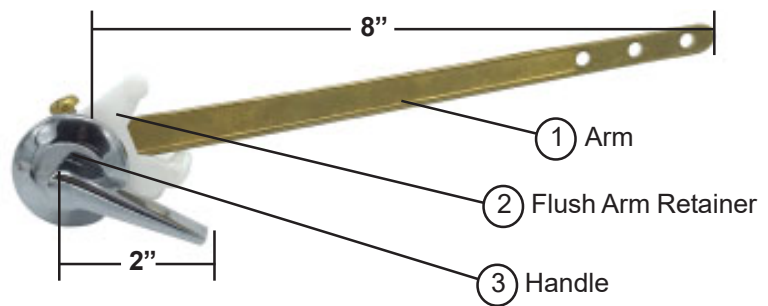

# Cast Brass Tank Lever for Kohler Wellworth

## Design Features:

- Chrome-Plated Brass Handle
- 8" Flat Brass Arm
- Individually Boxed
- Fits OEM #500189
- Imported

Material Specifications		
No.	Part	Material
1	Arm	Brass
2	Flush Arm Retainer	Plastic
3	Handle	CP Brass
	Spud	CP Brass
	Spud Nut	Brass